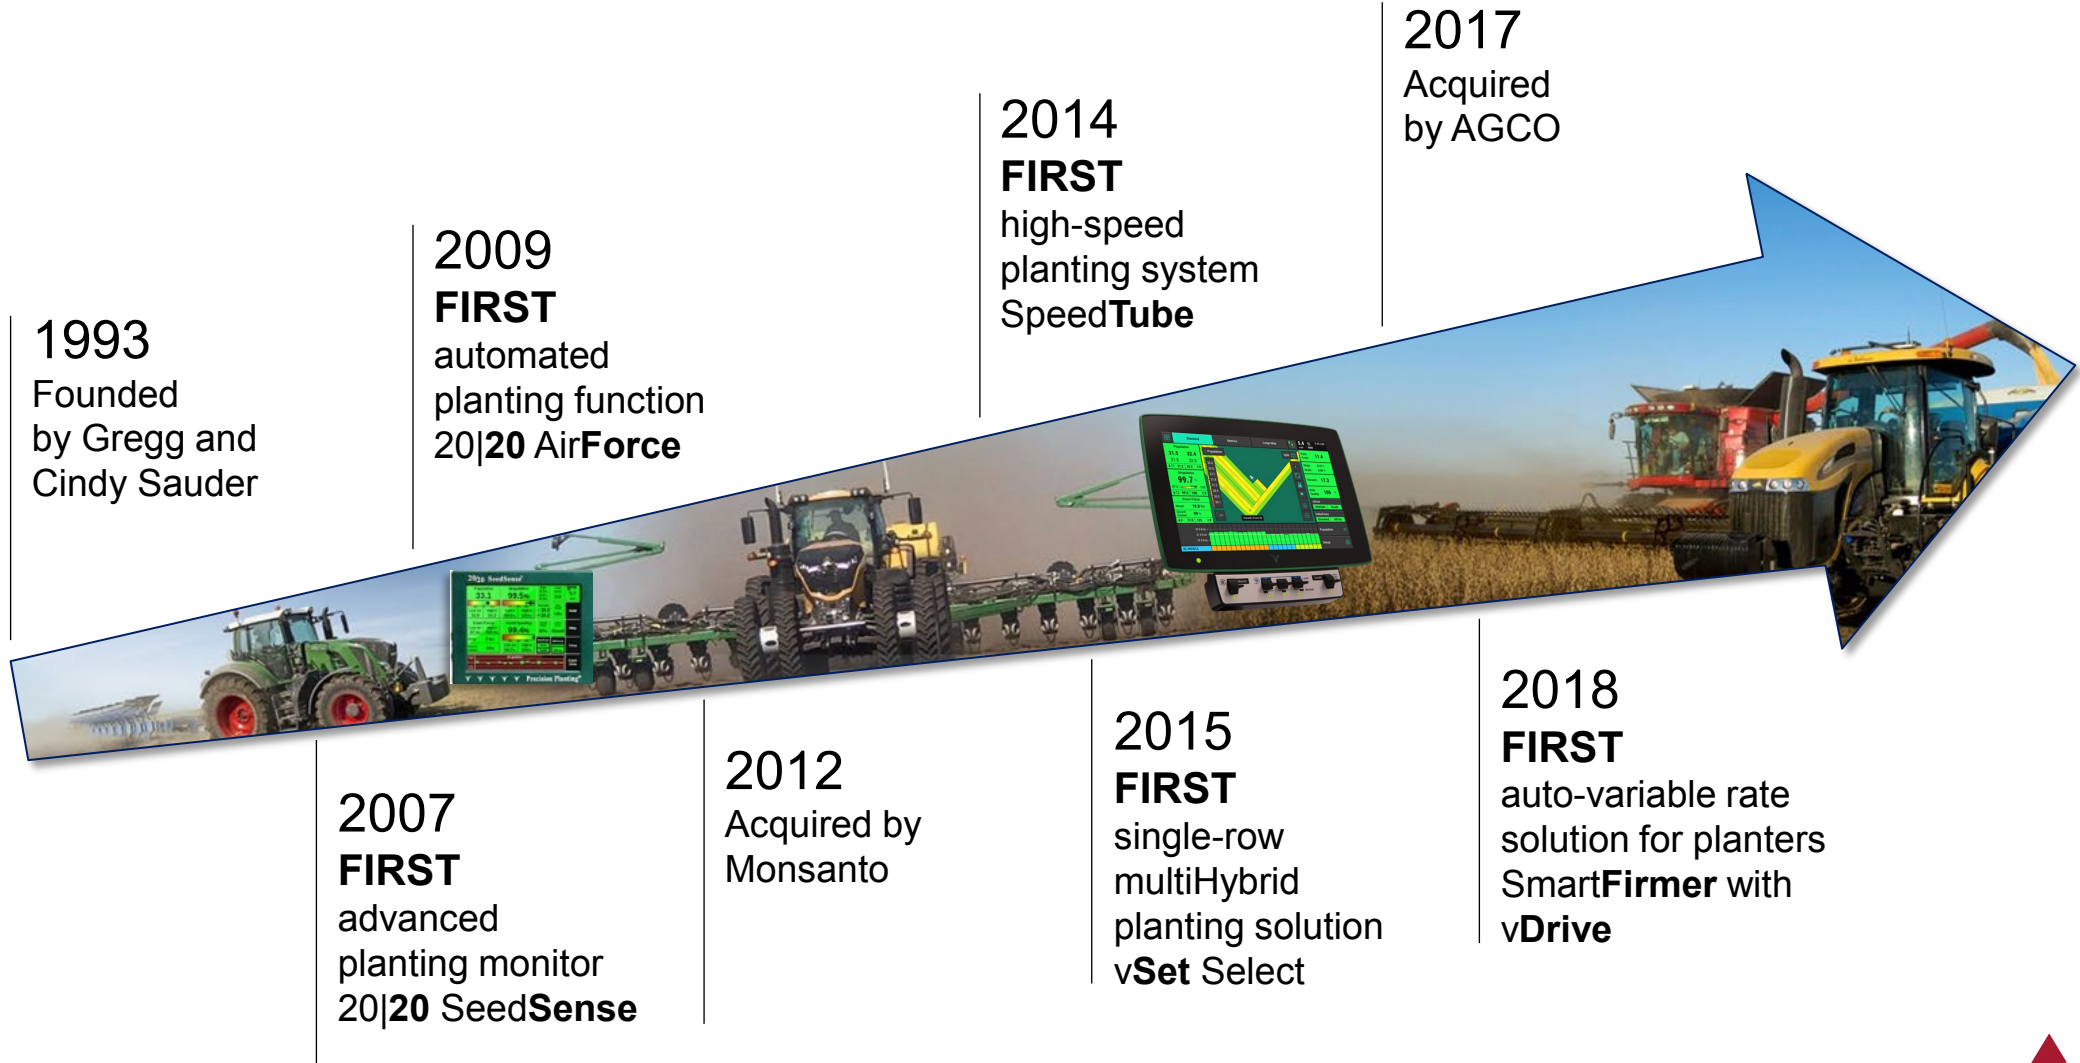

Yesterday... OEM Centric

Today... Technician Centric

AGCO REMOTE MONITORING ENABLES IMPROVED CUSTOMER RESULTS

DATA MANAGEMENT FOCUSED ON CUSTOMER'S CHOICE

Industry Offering

Agro-Link

Agronomic Data Management

AGCO BRINGING TOGETHER ECOSYSTEM ON OPEN PLATFORM

Spectrum of 30+ *real* partners give farmers choice in how to optimize their operations

AGCO LEADING SMART EQUIPMENT SOLUTIONS DEVELOPMENT

Examples

IDEAL Combine

BinRite

SMART Capabilities

- ✓ Collect and process machine, agronomic and environmental data
- ✓ Suggest course of action
- ✓ Real time autonomous actions

INDUSTRY LEADING CAPABILITY – SmartFirmer

Seeding Rates

Hybrid

Fertility Rates

AGENDA

▶ Smart Farming / Fuse[®] Update

▶ Precision Planting[®] Overview

IMPRESSIVE RECORD OF FIRSTS

PRECISION PLANTING OVERVIEW – GROWING SALES

PRECISION PLANTING PRODUCTS AND DISTRIBUTION