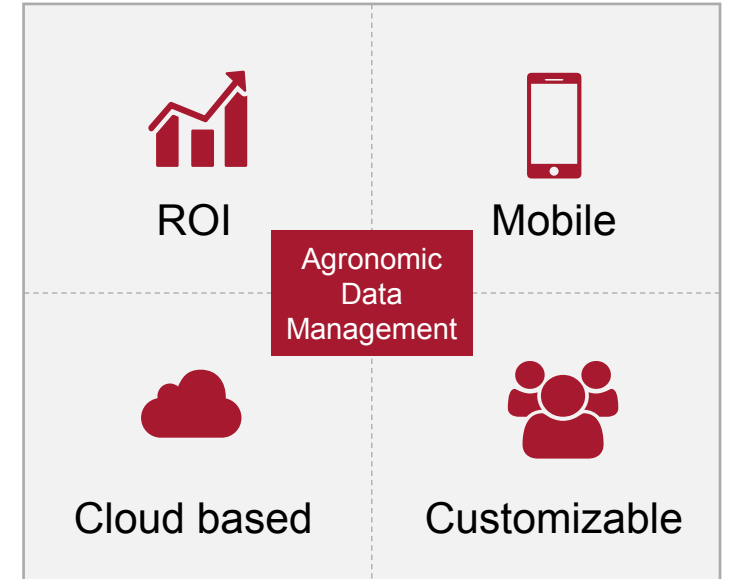

ERIC HANSOTIA

SVP & COO

AGENDA

- ▶ Smart Farming / Fuse[®] Update
- ▶ Precision Planting[®] Overview

AGCO: FULL-LINE SMART FARMING SOLUTIONS THROUGH THE ENTIRE CROP CYCLE

GOAL = DELIVER 20% IMPROVEMENT TO FARMERS

Focus on both agronomic improvement and cost – be broader through crop cycle

SMART EQUIPMENT – GOAL IS TO BE MOST INNOVATIVE SMART FARMING PROVIDER

DELIVERING CONNECTIVITY TO AGCO CUSTOMERS

TECH CONNECT GIVES AGCO DEALERS INDUSTRY-LEADING CAPABILITIES

Yesterday... OEM Centric

Today... Technician Centric

AGCO REMOTE MONITORING ENABLES IMPROVED CUSTOMER RESULTS

DATA MANAGEMENT FOCUSED ON CUSTOMER'S CHOICE

Industry Offering

Agro-Link

Agronomic Data Management

AGCO BRINGING TOGETHER ECOSYSTEM ON OPEN PLATFORM

Spectrum of 30+ *real* partners give farmers choice in how to optimize their operations

AGCO LEADING SMART EQUIPMENT SOLUTIONS DEVELOPMENT

Examples

IDEAL Combine