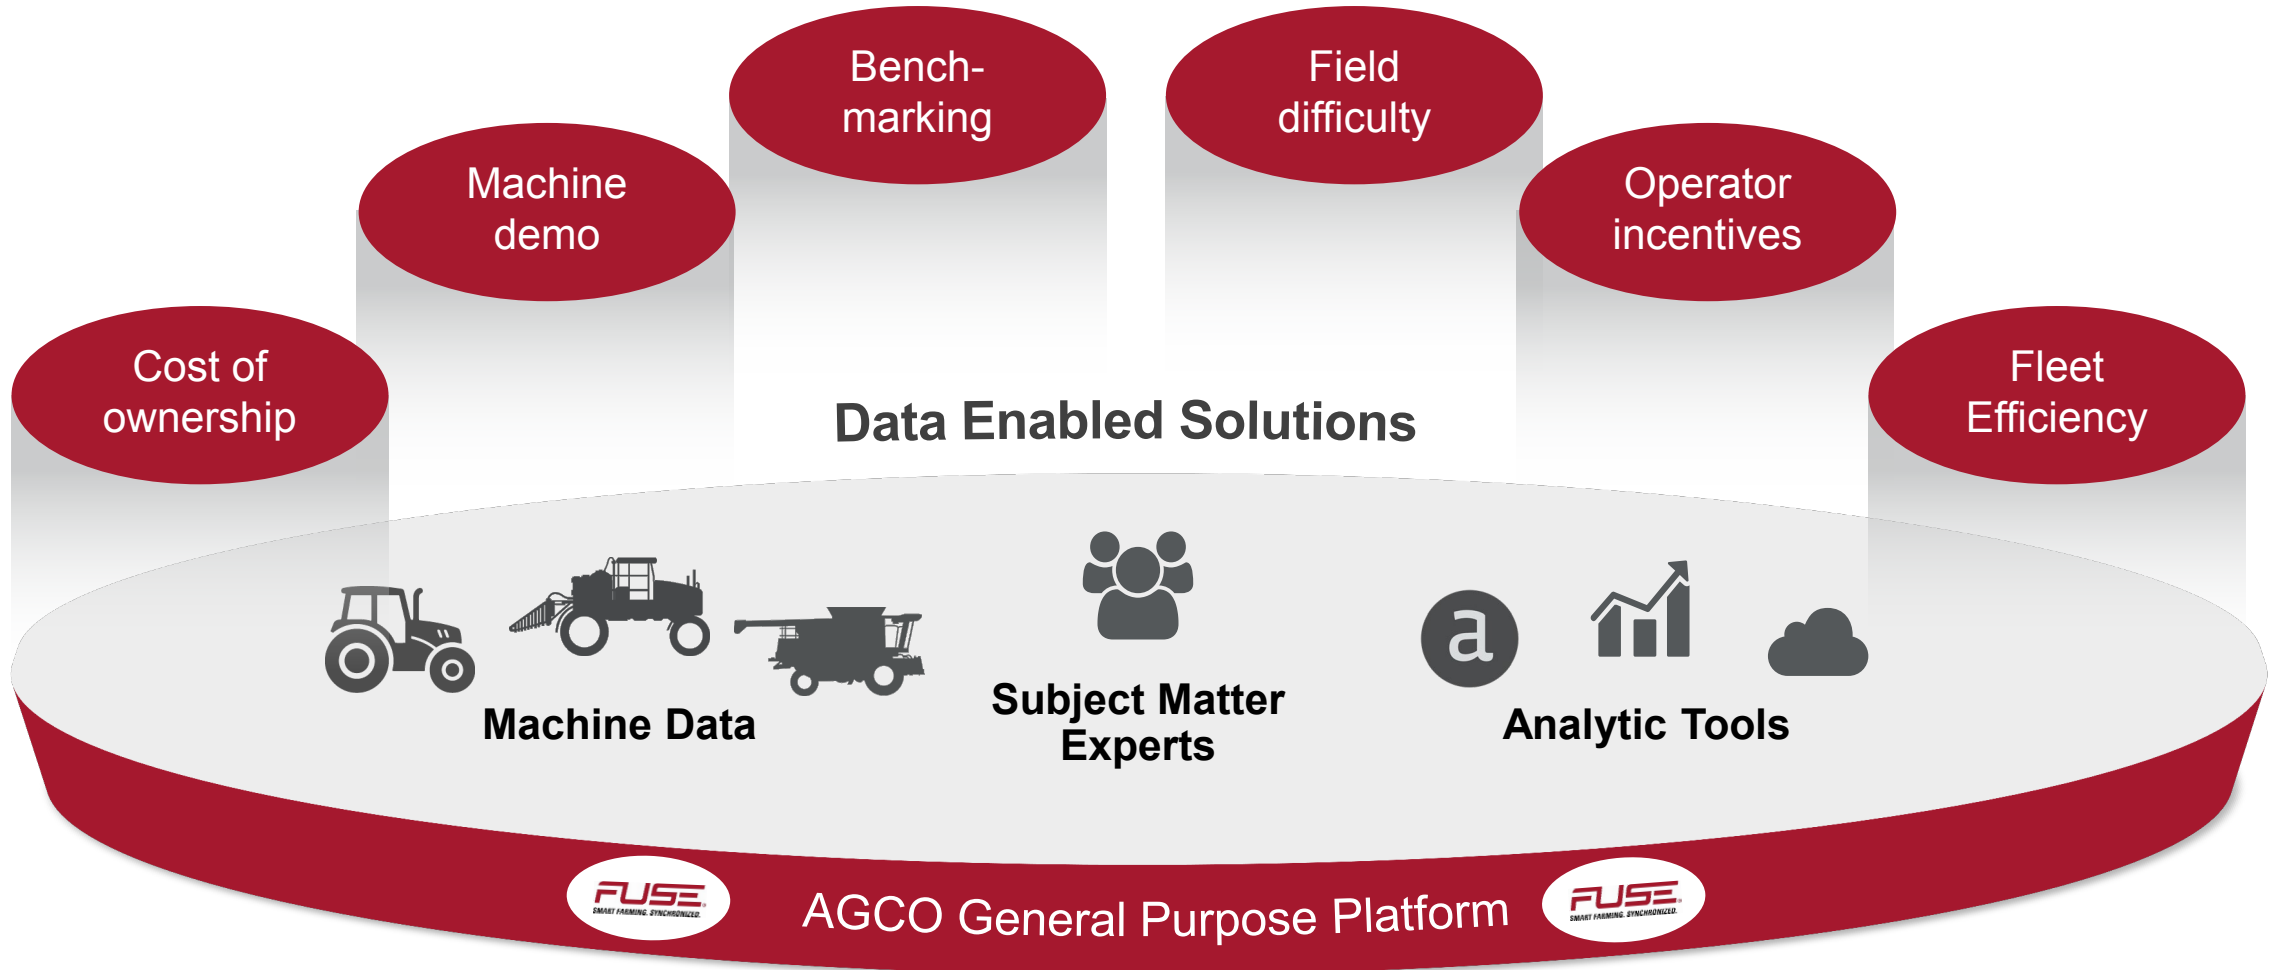

ERIC HANSOTIA

SVP & COO

AGENDA

- ▶ Smart Farming / Fuse[®] Update
- ▶ Precision Planting[®] Overview

AGCO: FULL-LINE SMART FARMING SOLUTIONS THROUGH THE ENTIRE CROP CYCLE

GOAL = DELIVER 20% IMPROVEMENT TO FARMERS

Focus on both agronomic improvement and cost – be broader through crop cycle

SMART EQUIPMENT – GOAL IS TO BE MOST INNOVATIVE SMART FARMING PROVIDER

DELIVERING CONNECTIVITY TO AGCO CUSTOMERS

TECH CONNECT GIVES AGCO DEALERS INDUSTRY-LEADING CAPABILITIES

Yesterday... OEM Centric

Today... Technician Centric

AGCO REMOTE MONITORING ENABLES IMPROVED CUSTOMER RESULTS

DATA MANAGEMENT FOCUSED ON CUSTOMER'S CHOICE

Industry Offering

Agro-Link

Agronomic Data Management

AGCO BRINGING TOGETHER ECOSYSTEM ON OPEN PLATFORM

Spectrum of 30+ *real* partners give farmers choice in how to optimize their operations

AGCO LEADING SMART EQUIPMENT SOLUTIONS DEVELOPMENT

Examples

IDEAL Combine