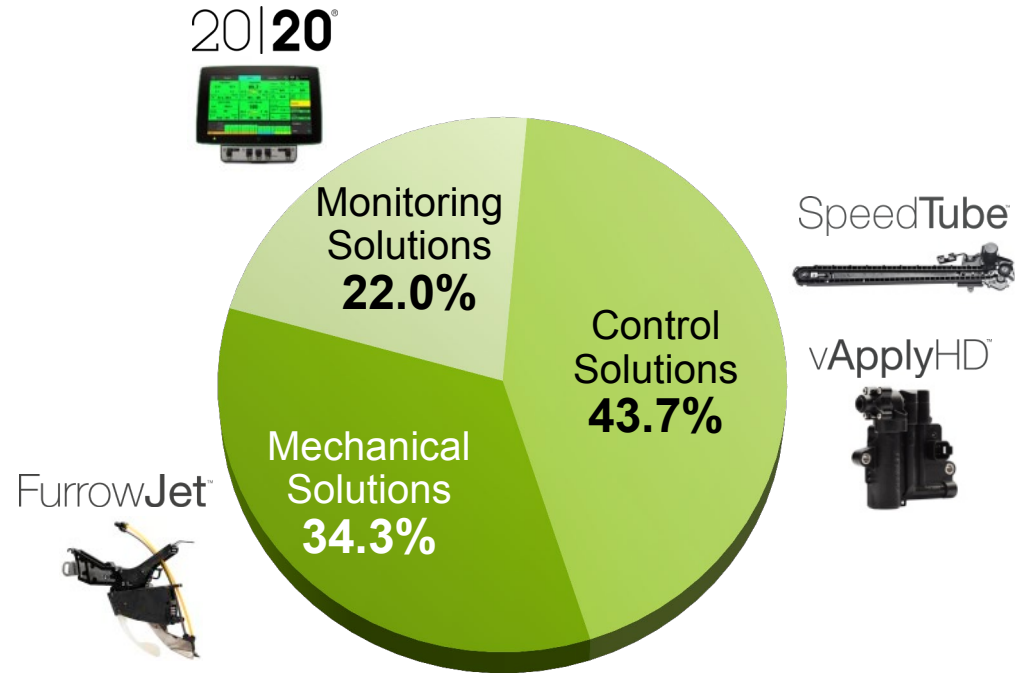

BinRite

SMART Capabilities

- ✓ Collect and process machine, agronomic and environmental data
- ✓ Suggest course of action
- ✓ Real time autonomous actions

INDUSTRY LEADING CAPABILITY – SmartFirmer

Seeding Rates

Hybrid

Fertility Rates

AGENDA

▶ Smart Farming / Fuse[®] Update

▶ Precision Planting[®] Overview

IMPRESSIVE RECORD OF FIRSTS

PRECISION PLANTING OVERVIEW – GROWING SALES

PRECISION PLANTING PRODUCTS AND DISTRIBUTION

Net Sales By Product Category

- Monetizing smart hardware and better agronomically performing mechanical solutions

2018 Sales By Distribution Channel

- Strong U.S. Distribution with minimal reliance on competitive dealers