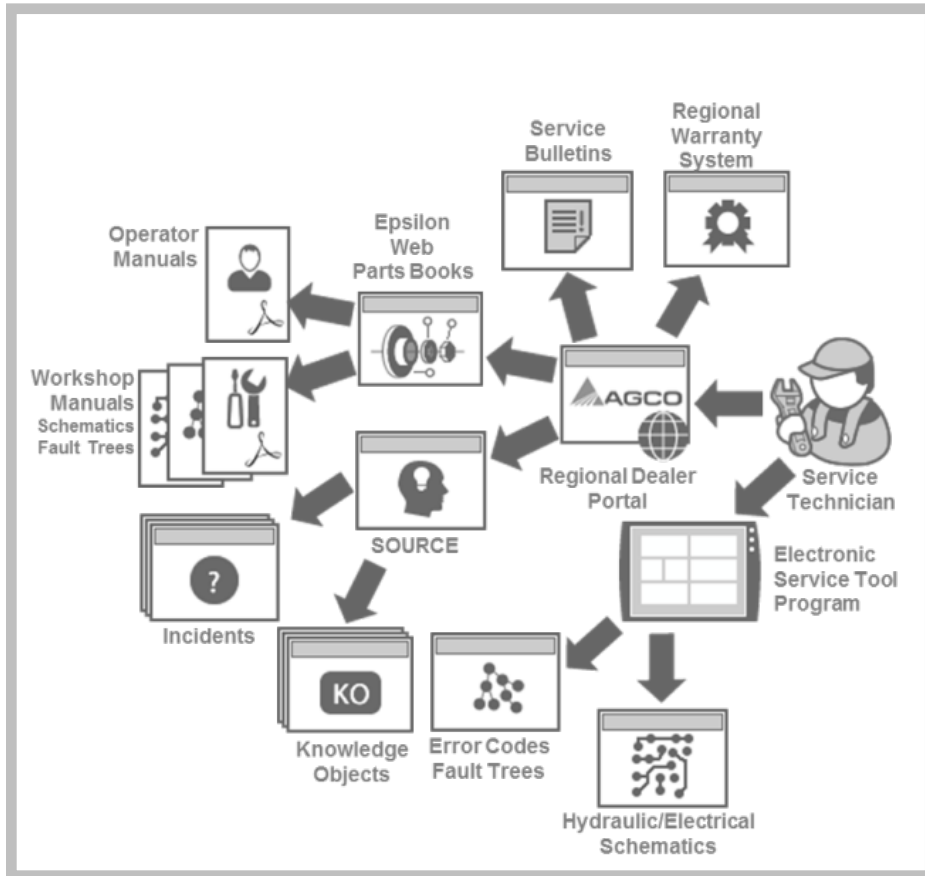

ERIC HANSOTIA

SVP & COO

AGENDA

- ▶ Smart Farming / Fuse[®] Update
- ▶ Precision Planting[®] Overview

AGCO: FULL-LINE SMART FARMING SOLUTIONS THROUGH THE ENTIRE CROP CYCLE

GOAL = DELIVER 20% IMPROVEMENT TO FARMERS

Focus on both agronomic improvement and cost – be broader through crop cycle

SMART EQUIPMENT – GOAL IS TO BE MOST INNOVATIVE SMART FARMING PROVIDER

DELIVERING CONNECTIVITY TO AGCO CUSTOMERS

TECH CONNECT GIVES AGCO DEALERS INDUSTRY-LEADING CAPABILITIES

Yesterday... OEM Centric

Today... Technician Centric

AGCO REMOTE MONITORING ENABLES IMPROVED CUSTOMER RESULTS

DATA MANAGEMENT FOCUSED ON CUSTOMER'S CHOICE

Industry Offering

Agro-Link

Agronomic Data Management

AGCO BRINGING TOGETHER ECOSYSTEM ON OPEN PLATFORM

Spectrum of 30+ *real* partners give farmers choice in how to optimize their operations

AGCO LEADING SMART EQUIPMENT SOLUTIONS DEVELOPMENT

Examples

IDEAL Combine