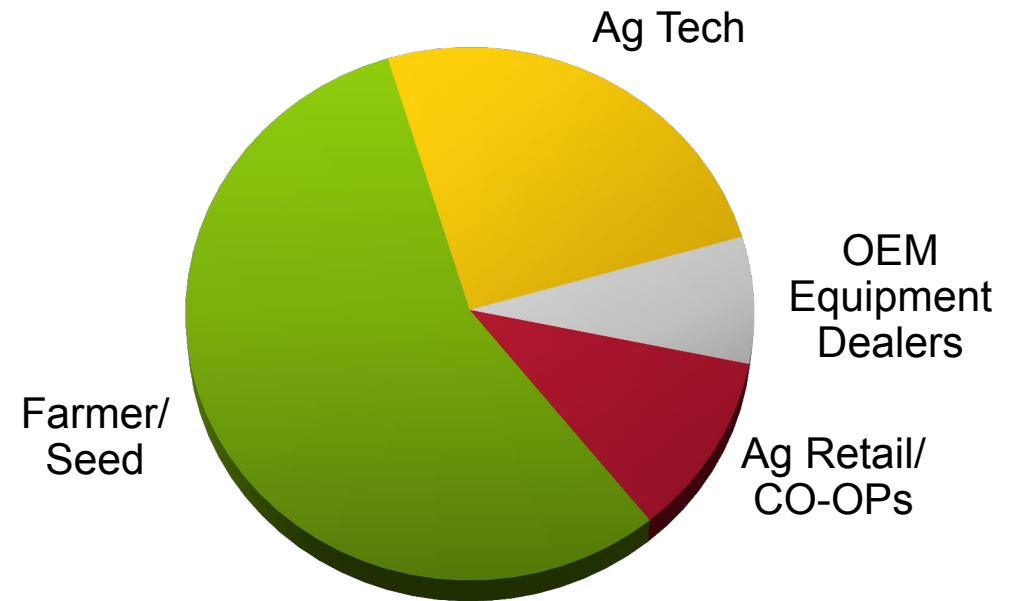

BinRite

SMART Capabilities

- ✓ Collect and process machine, agronomic and environmental data
- ✓ Suggest course of action
- ✓ Real time autonomous actions

INDUSTRY LEADING CAPABILITY – SmartFirmer

Seeding Rates

Hybrid

Fertility Rates

AGENDA

▶ Smart Farming / Fuse[®] Update

▶ Precision Planting[®] Overview

IMPRESSIVE RECORD OF FIRSTS

PRECISION PLANTING OVERVIEW – GROWING SALES

PRECISION PLANTING PRODUCTS AND DISTRIBUTION

Net Sales By Product Category

- Monetizing smart hardware and better agronomically performing mechanical solutions

2018 Sales By Distribution Channel

- Strong U.S. Distribution with minimal reliance on competitive dealers