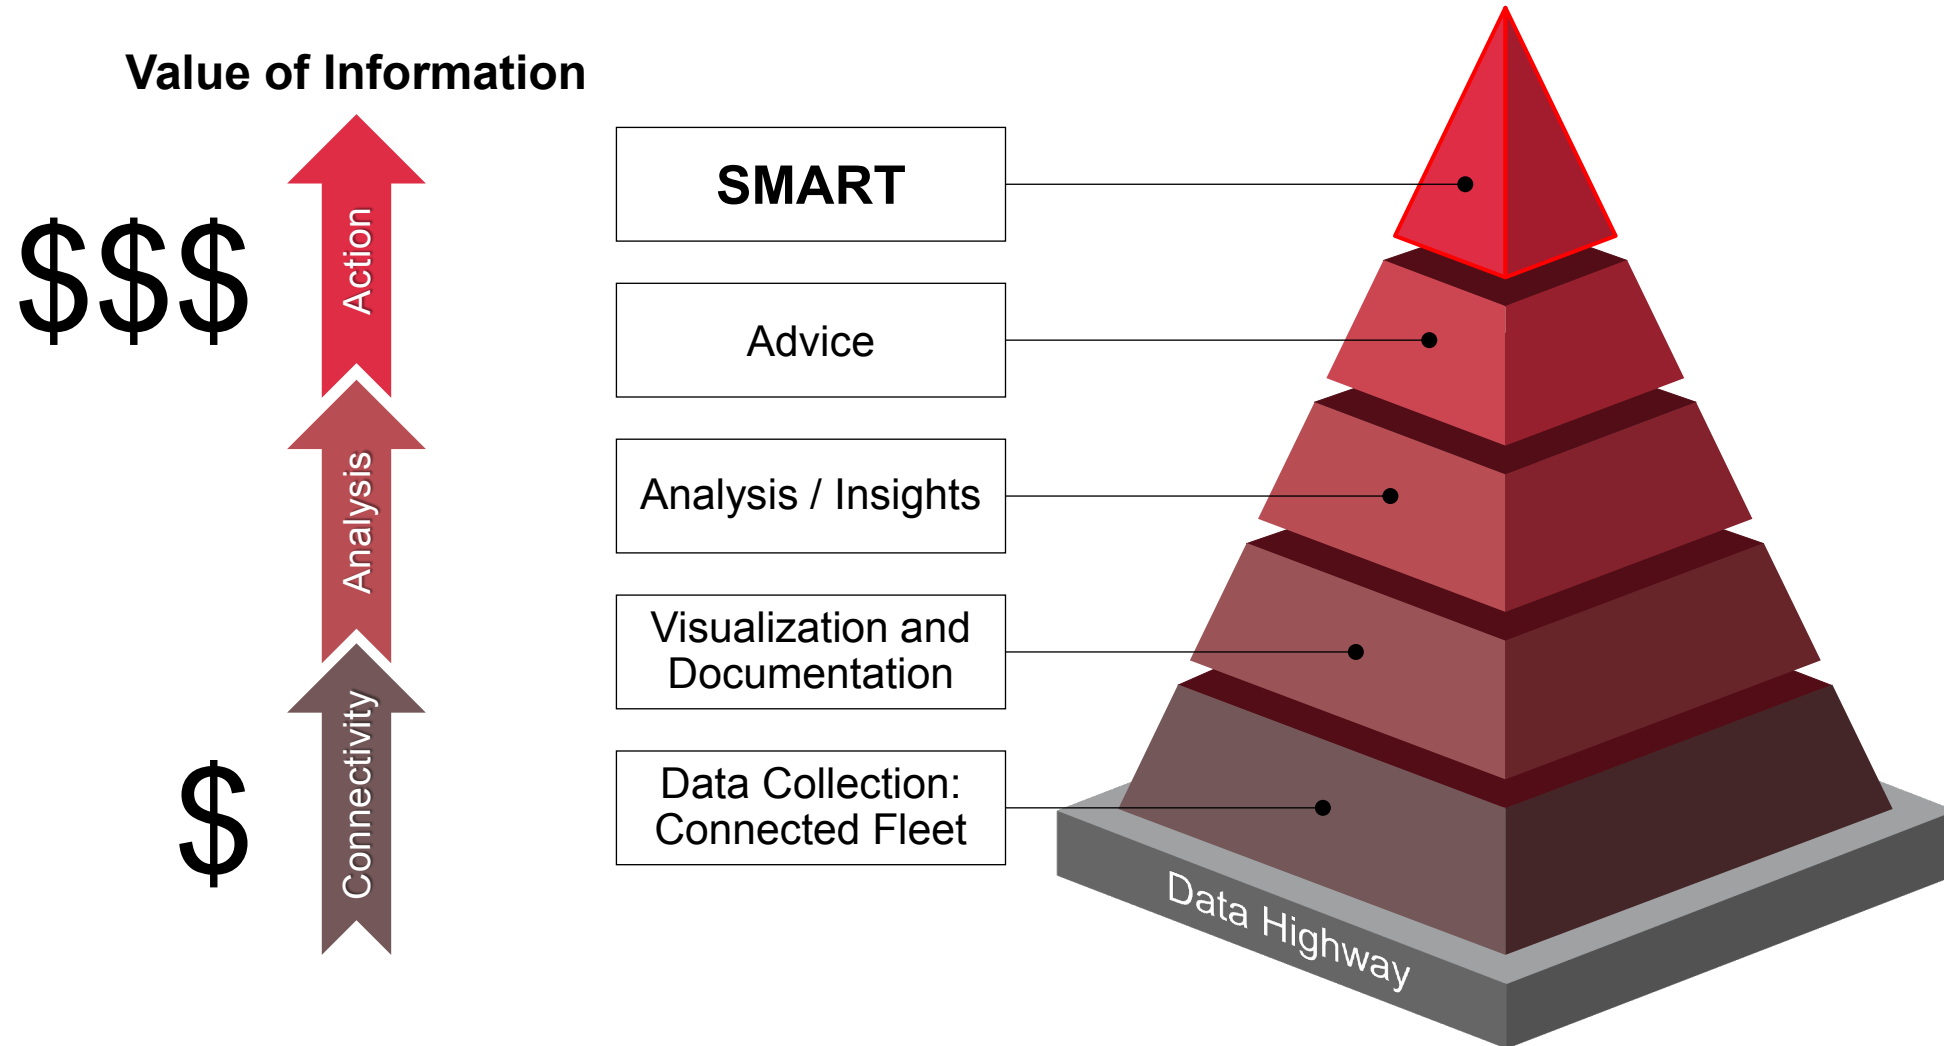

ERIC HANSOTIA

SVP & COO

AGENDA

- ▶ Smart Farming / Fuse[®] Update
- ▶ Precision Planting[®] Overview

AGCO: FULL-LINE SMART FARMING SOLUTIONS THROUGH THE ENTIRE CROP CYCLE

GOAL = DELIVER 20% IMPROVEMENT TO FARMERS

Focus on both agronomic improvement and cost – be broader through crop cycle

SMART EQUIPMENT – GOAL IS TO BE MOST INNOVATIVE SMART FARMING PROVIDER

DELIVERING CONNECTIVITY TO AGCO CUSTOMERS

TECH CONNECT GIVES AGCO DEALERS INDUSTRY-LEADING CAPABILITIES

Yesterday... OEM Centric

Today... Technician Centric

AGCO REMOTE MONITORING ENABLES IMPROVED CUSTOMER RESULTS

DATA MANAGEMENT FOCUSED ON CUSTOMER'S CHOICE

Industry Offering

Agro-Link

Agronomic Data Management