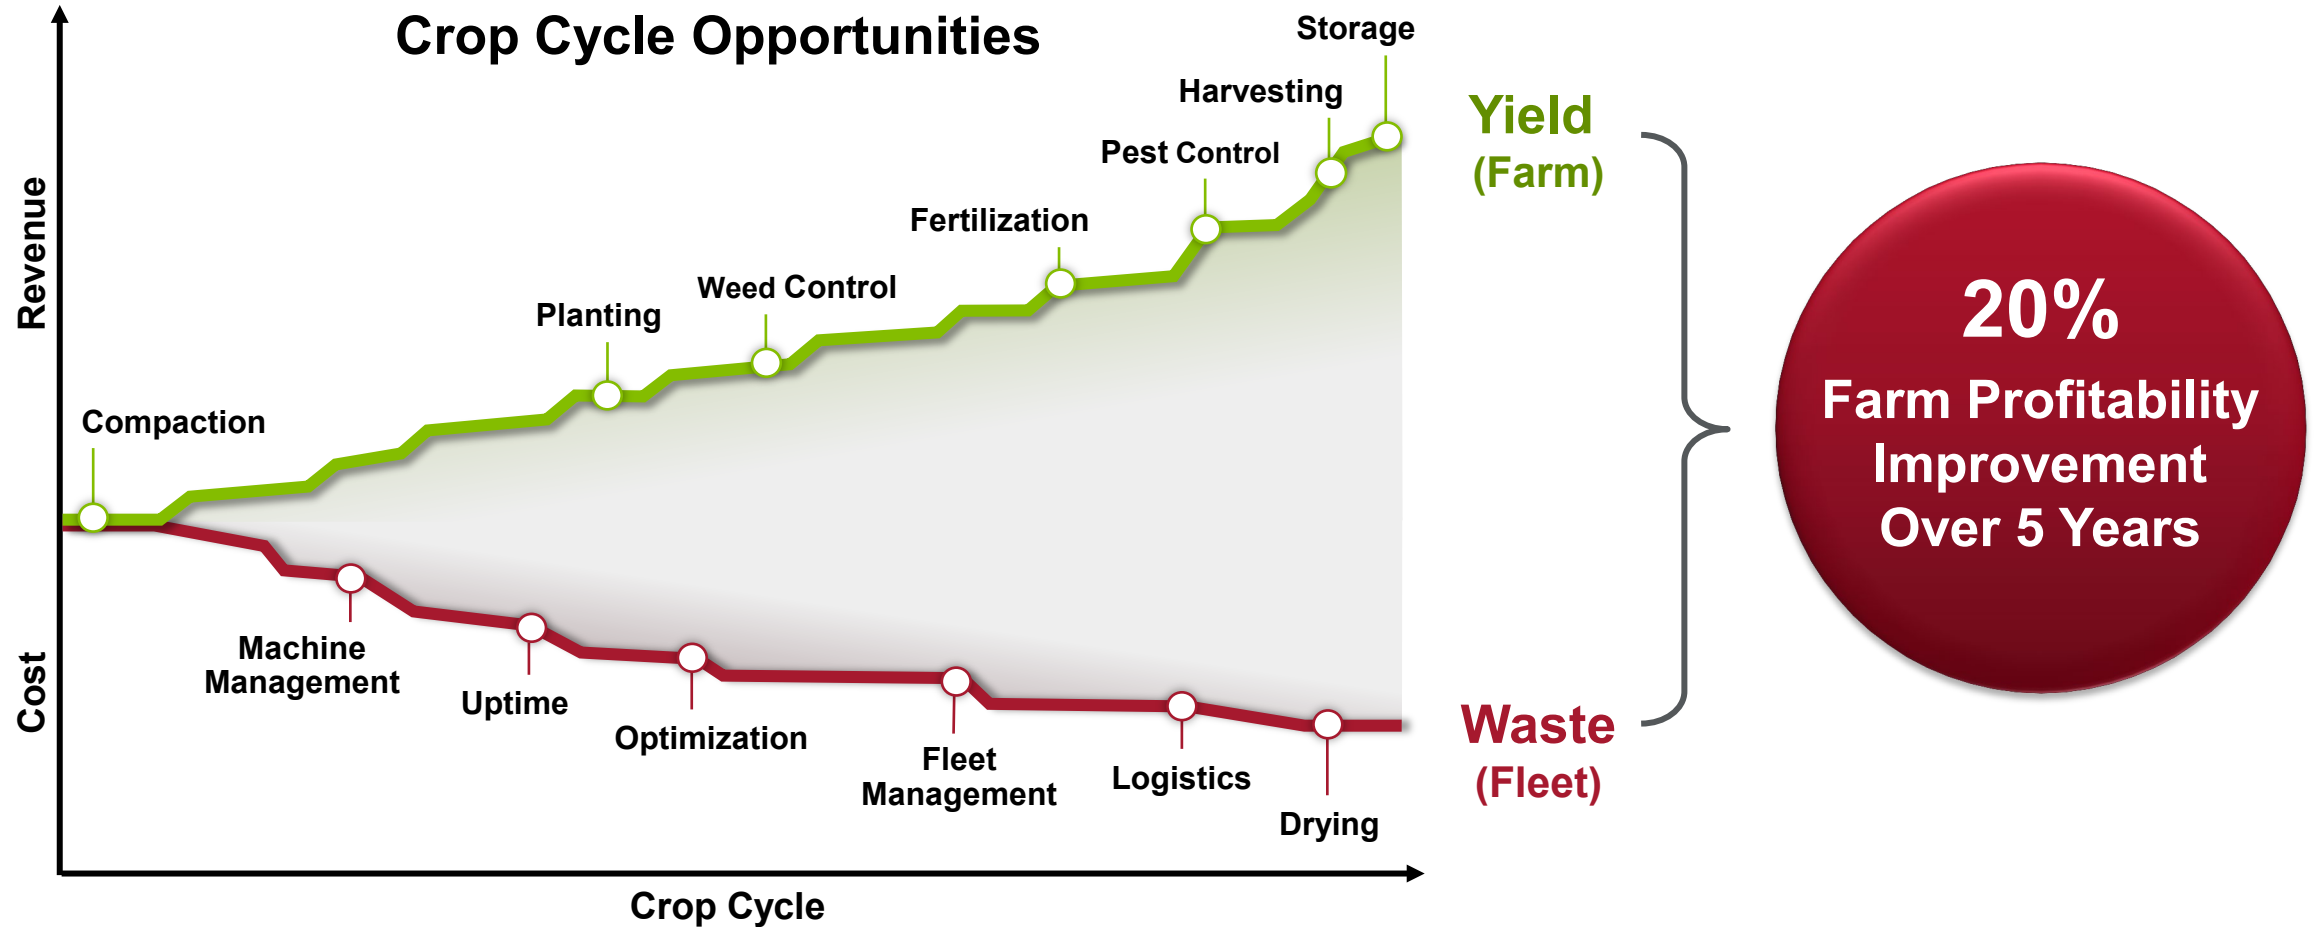

ERIC HANSOTIA

SVP & COO

AGENDA

- ▶ Smart Farming / Fuse[®] Update
- ▶ Precision Planting[®] Overview

AGCO: FULL-LINE SMART FARMING SOLUTIONS THROUGH THE ENTIRE CROP CYCLE

GOAL = DELIVER 20% IMPROVEMENT TO FARMERS

Focus on both agronomic improvement and cost – be broader through crop cycle

SMART EQUIPMENT – GOAL IS TO BE MOST INNOVATIVE SMART FARMING PROVIDER

DELIVERING CONNECTIVITY TO AGCO CUSTOMERS

TECH CONNECT GIVES AGCO DEALERS INDUSTRY-LEADING CAPABILITIES

Yesterday... OEM Centric

Today... Technician Centric

AGCO REMOTE MONITORING ENABLES IMPROVED CUSTOMER RESULTS

DATA MANAGEMENT FOCUSED ON CUSTOMER'S CHOICE

Industry Offering

Agro-Link

Agronomic Data Management