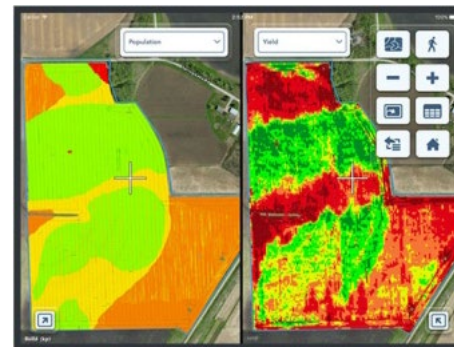

ERIC HANSOTIA

SVP & COO

AGENDA

- ▶ Smart Farming / Fuse[®] Update
- ▶ Precision Planting[®] Overview

AGCO: FULL-LINE SMART FARMING SOLUTIONS THROUGH THE ENTIRE CROP CYCLE

GOAL = DELIVER 20% IMPROVEMENT TO FARMERS