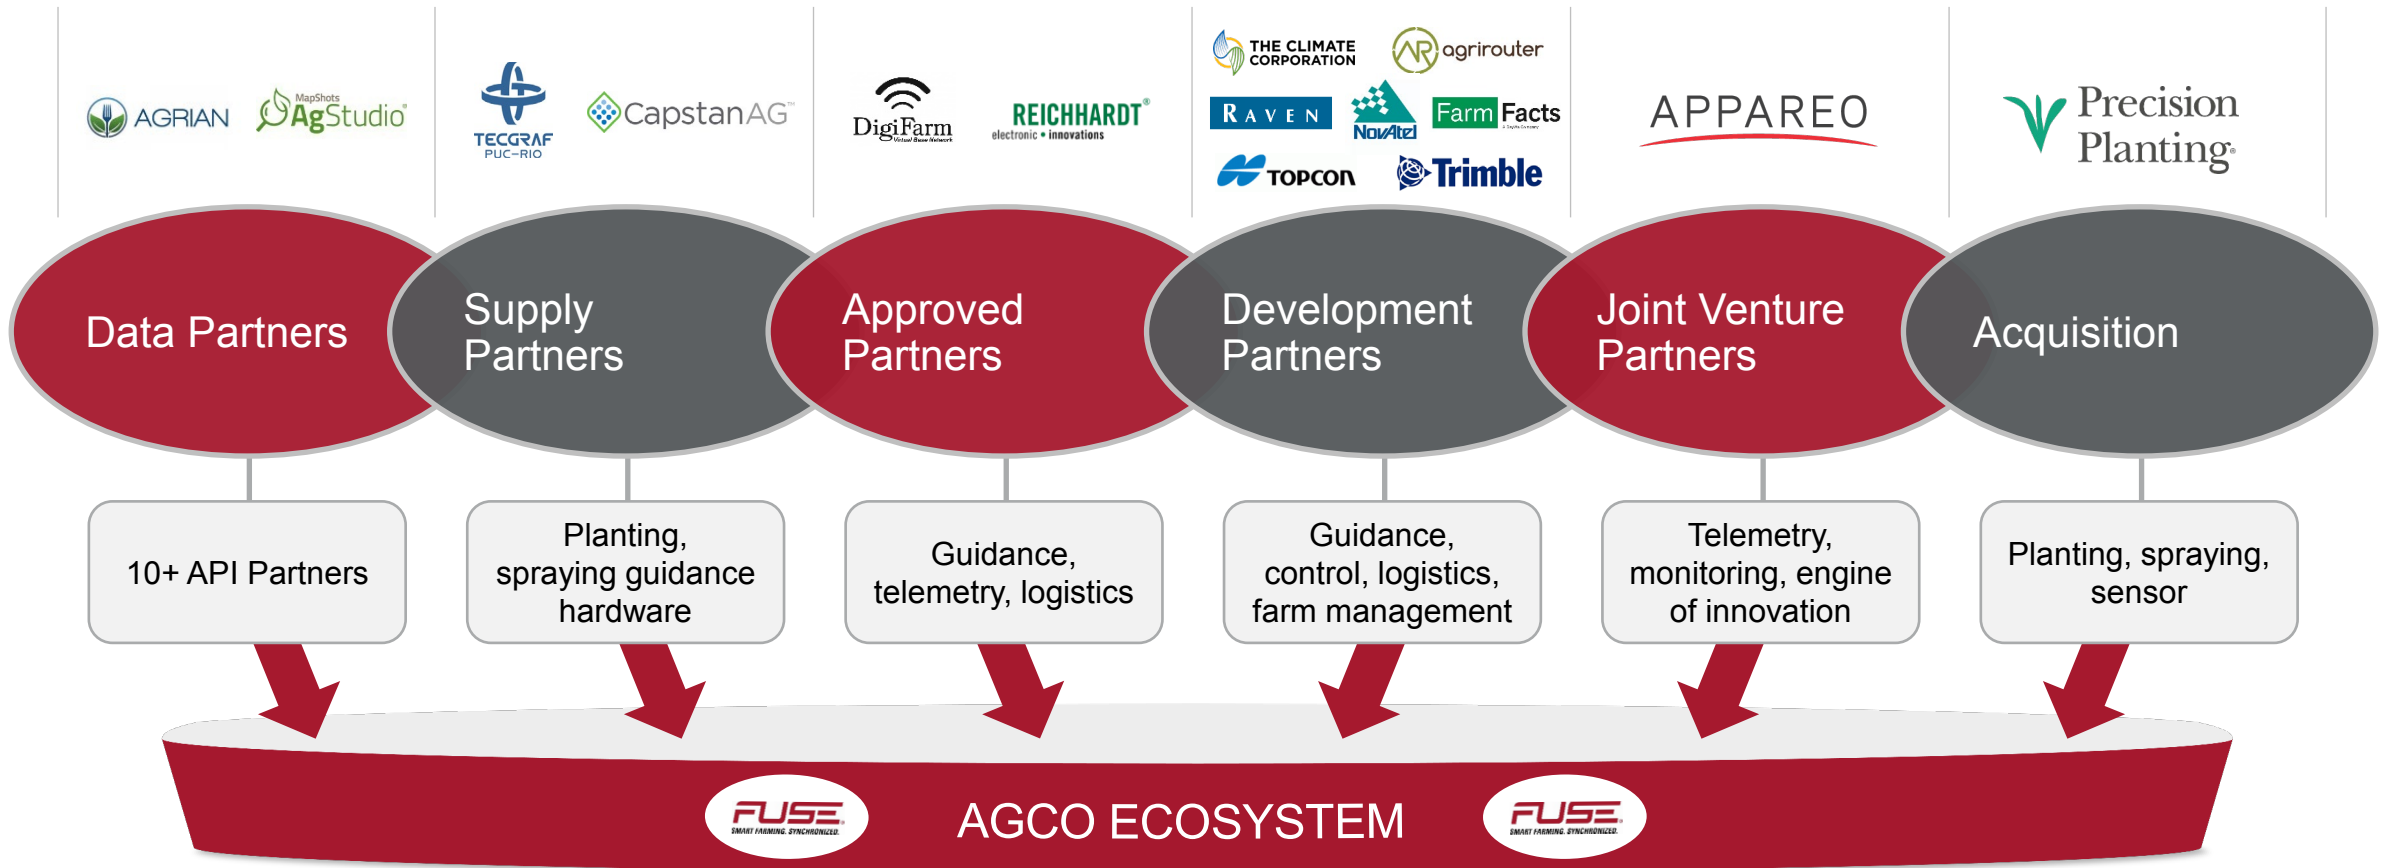

ERIC HANSOTIA

SVP & COO

AGENDA

- ▶ Smart Farming / Fuse[®] Update
- ▶ Precision Planting[®] Overview

AGCO: FULL-LINE SMART FARMING SOLUTIONS THROUGH THE ENTIRE CROP CYCLE

GOAL = DELIVER 20% IMPROVEMENT TO FARMERS

Focus on both agronomic improvement and cost – be broader through crop cycle

SMART EQUIPMENT – GOAL IS TO BE MOST INNOVATIVE SMART FARMING PROVIDER

DELIVERING CONNECTIVITY TO AGCO CUSTOMERS

TECH CONNECT GIVES AGCO DEALERS INDUSTRY-LEADING CAPABILITIES

Yesterday... OEM Centric

Today... Technician Centric

AGCO REMOTE MONITORING ENABLES IMPROVED CUSTOMER RESULTS

DATA MANAGEMENT FOCUSED ON CUSTOMER'S CHOICE

Industry Offering

Agro-Link

Agronomic Data Management

AGCO BRINGING TOGETHER ECOSYSTEM ON OPEN PLATFORM

Spectrum of 30+ *real* partners give farmers choice in how to optimize their operations

AGCO LEADING SMART EQUIPMENT SOLUTIONS DEVELOPMENT

Examples

IDEAL Combine