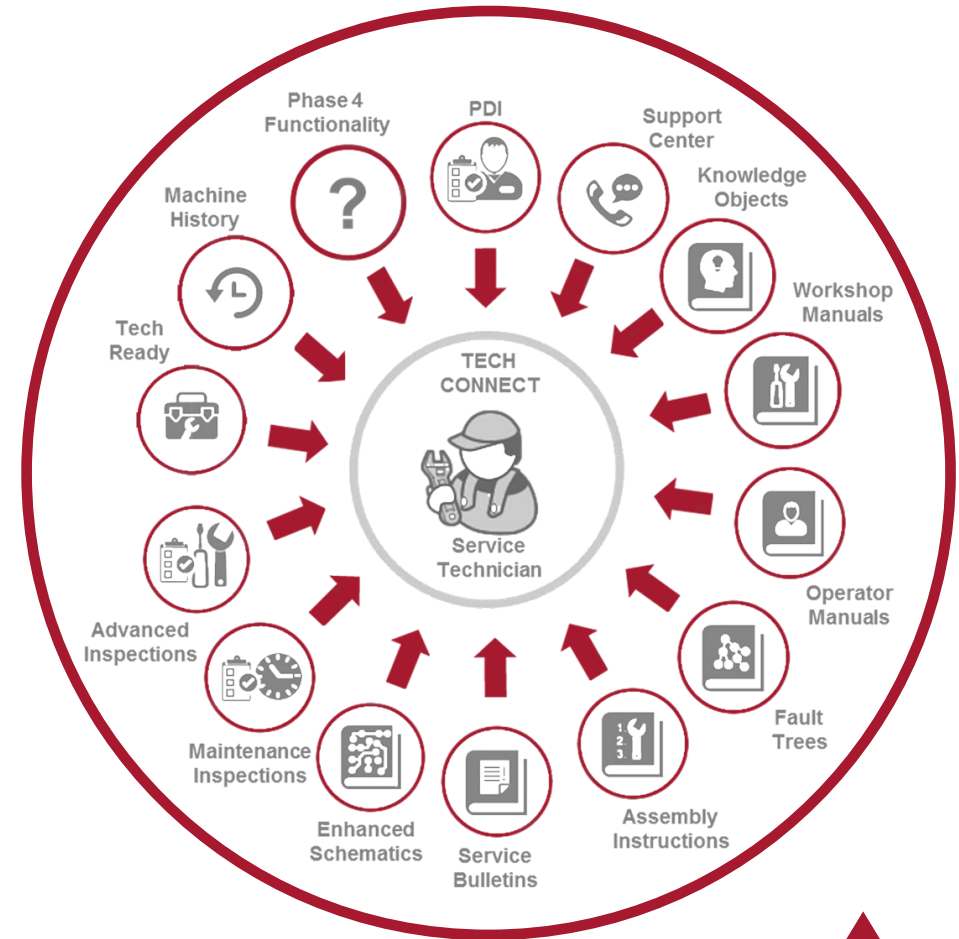

ERIC HANSOTIA

SVP & COO

AGENDA

- ▶ Smart Farming / Fuse[®] Update
- ▶ Precision Planting[®] Overview

AGCO: FULL-LINE SMART FARMING SOLUTIONS THROUGH THE ENTIRE CROP CYCLE

GOAL = DELIVER 20% IMPROVEMENT TO FARMERS

Focus on both agronomic improvement and cost – be broader through crop cycle

SMART EQUIPMENT – GOAL IS TO BE MOST INNOVATIVE SMART FARMING PROVIDER

DELIVERING CONNECTIVITY TO AGCO CUSTOMERS

TECH CONNECT GIVES AGCO DEALERS INDUSTRY-LEADING CAPABILITIES

Yesterday... OEM Centric

Today... Technician Centric

AGCO REMOTE MONITORING ENABLES IMPROVED CUSTOMER RESULTS

DATA MANAGEMENT FOCUSED ON CUSTOMER'S CHOICE

Industry Offering

Agro-Link

Agronomic Data Management

AGCO BRINGING TOGETHER ECOSYSTEM ON OPEN PLATFORM

Spectrum of 30+ *real* partners give farmers choice in how to optimize their operations

AGCO LEADING SMART EQUIPMENT SOLUTIONS DEVELOPMENT

Examples

IDEAL Combine